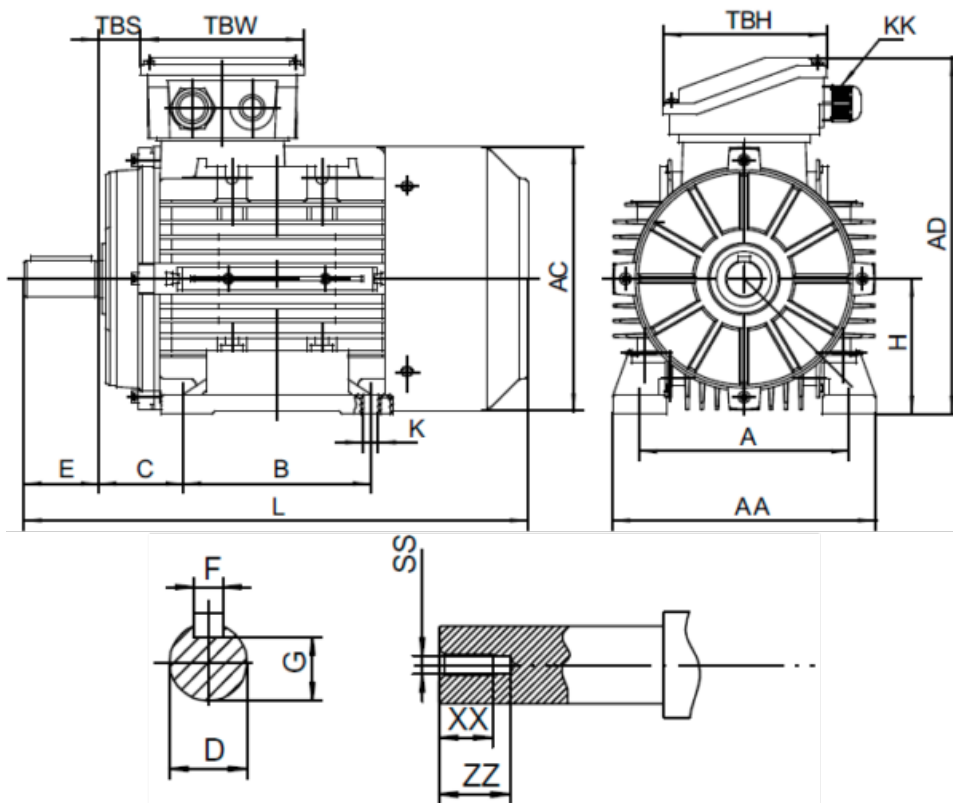

Data Sheet

Article number: 25180022061240

Description: Kleedrive T3A 112M-6 2.2kw 900 rpm UL/CSA
3x230/400V 50 HZ IP55 B3 Eff=84,3%

Measures

A = 190	F = 8	TBW = 118
AA = 224	G = 24	XX = 22
AC = Ø220	H = 112	ZZ = 30
AD = 283	KK = -	
B = 140	L = 397	
C = 70	SS = M10	
D = Ø28	TBH = 118	
E = 60	TBS = 33	